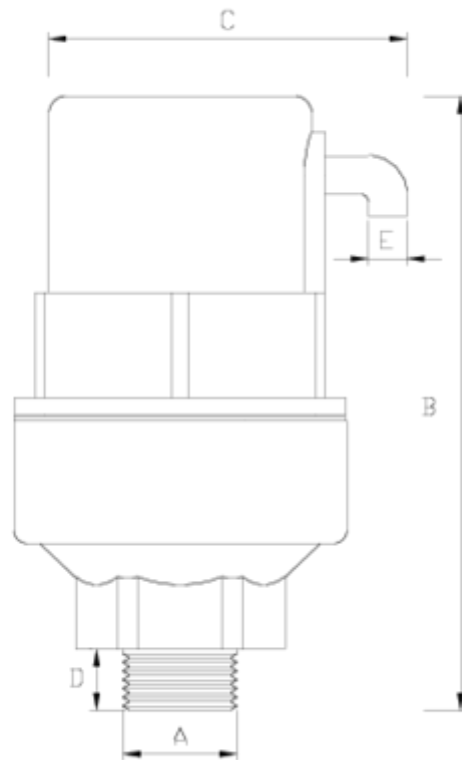

Net air release valve

Brass base triple effect elbow connection (D1) GRPP ITEM 313

REFERENCE	DESCRIPTION	Net weight	Volumen (m ³)	Gross weight	Unidades lote
1017353	NET@AIR VALVE 1" PP BRASS TRIPLE EFFECT, ELBOW 3/8"	0,671115	0,02244	13,91	20

ITEM 313 | Brass base triple effect elbow connection (D1) GRPP

Código	f A	Peso (g)	B	C	D	E	Material	PN	TIPO ROSCA
17353	1"	662	142	78	19	1/8"	PPFV	PN16	BSP
17753	1"	675	142	78	19	1/8"	PA	PN25	BSP

Product Documents