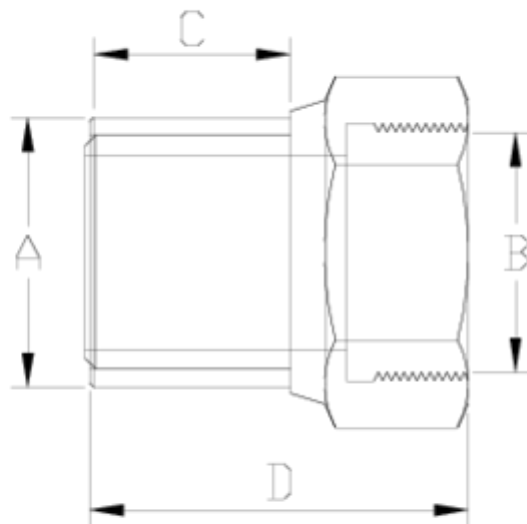

Electrofusion fittings/Welding fittings

Transition adapter, female threaded

ITEM 168

REFERENCE	DESCRIPTION	Net weight	Volumen (m ³)	Gross weight	Unidades lote
1019223	TRANSITION ADAPTER,F. THREAD 32-1"	0,1936	0,01553	10,005	50
1019224	TRANSITION ADAPTER,F. THREAD 32-1 1/4"	0,2753	0,01553	8,585	30
1019225	TRANSITION ADAPTER,F. THREAD 50-1 1/2"	0,3532	0,01553	7,39	20
1019226	TRANSITION ADAPTER,F. THREAD 63-2"	0,6063	0,01553	6,25	10

ITEM 168 | Transition adapter, female threaded

Código	f tubo-A-B	Peso (g)	C	D	PN	TIPO ROSCA
19223	32-1"	250	35	71	PN16	BSP
19224	40-1 1/4"	397	39	77	PN16	BSP
19225	50-1 1/2"	589	43	81	PN16	BSP
19226	63-2"	800	47	89	PN16	BSP