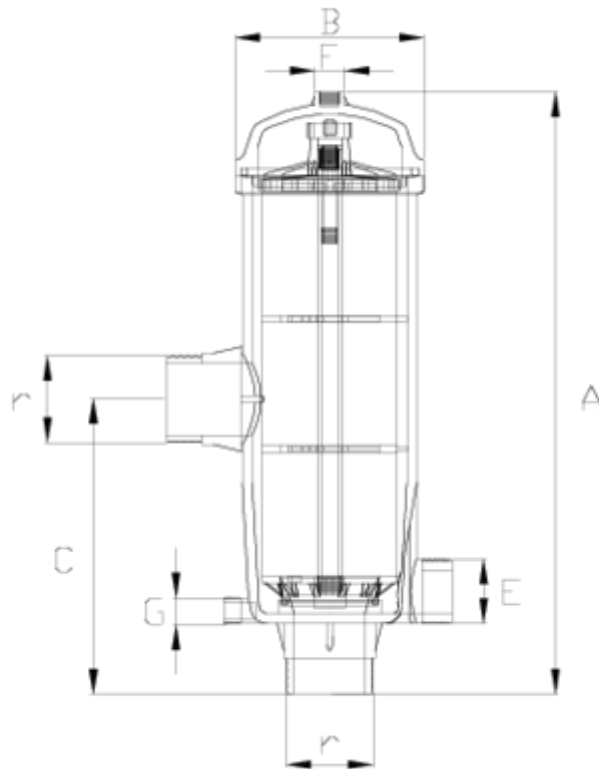

# "BSP" threaded outlet

## ITEM 316

REFERENCE	DESCRIPTION	Net weight	Volumen (m <sup>3</sup> )	Gross weight	Unidades lote
1008001	140 MESH RING FILTER,MALE THREAD OUT. 2"	5,9	0,06879	12,69	2
1008002	140 MESH RING FILTER,MALE THREAD OUT. 3"	7,059	0,08678	15,958	2
1008011	120 MESH RING FILTER,MALE THREAD OUT. 2"	5,818	0,06879	12,41	2
1008012	120 MESH RING FILTER,MALE THREAD OUT. 3"	6,977	0,08678	15,794	2

## ITEM 316 | "BSP" threaded outlet