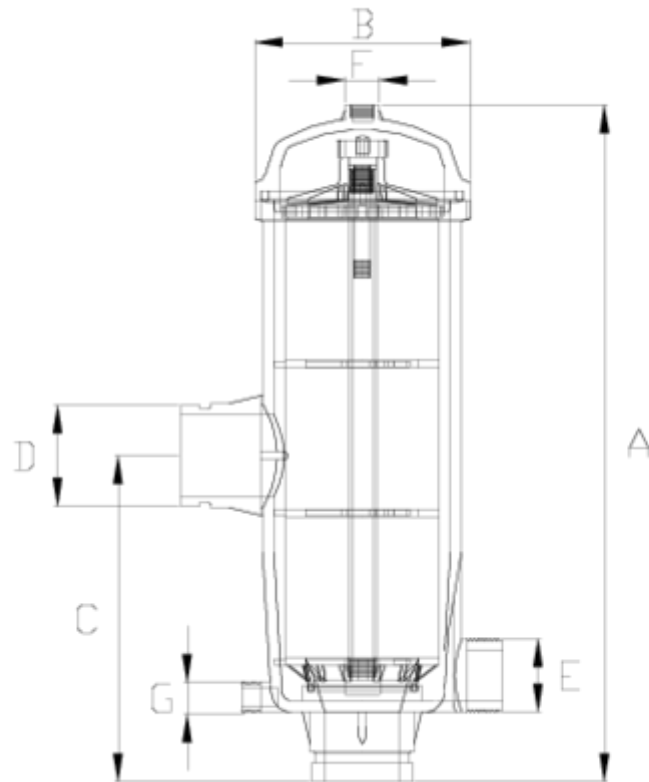

Filters

Reducing Netvitc outlet ITEM 320

| REFERENCE | DESCRIPTION | Net weight | Volumen (m ³) | Gross weight | Unidades lote |
|-----------|---|------------|---------------------------|--------------|---------------|
| 1008009 | 140 MESH RING FILTER,RED. NETVITC OUT. 2" | 6,7583 | 0,08678 | 15,07 | 2 |
| 1008019 | 120 MESH RING FILTER,RED. NETVITC OUT. 2" | 6,435 | 0,08678 | 13,843 | 2 |

ITEM 320 | Reducing Netvite outlet

Product Documents

Product Certificates

Company Certificates