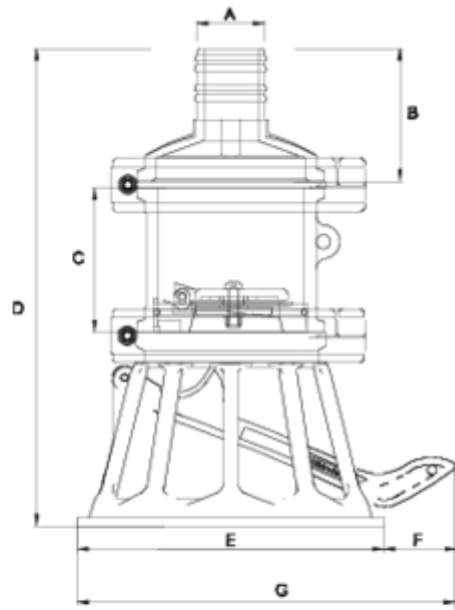

Netwell® foot valves

Foot valve with spigot connection ITEM 956

REFERENCE	DESCRIPTION	Net weight	Volumen (m ³)	Gross weight	Unidades lote
1014073	ASPIRATION FOOT VALVE, SPIGOT OUT 2"	2,956	0,04460	3,84	1
1014075	ASPIRATION FOOT VALVE, SPIGOT OUT 3"	3,045	0,04460	3,95	1

ITEM 956 | Foot valve with spigot connection

CÓDIGO	f	PESOS	BRIDA	B	C	D	E	F	G	PN
14073	2"	2956	125	112	122	403	259	53	311	PN10
14075	3"	3041	125	134	122	425	259	53	311	PN10

Product Documents

Product Certificates