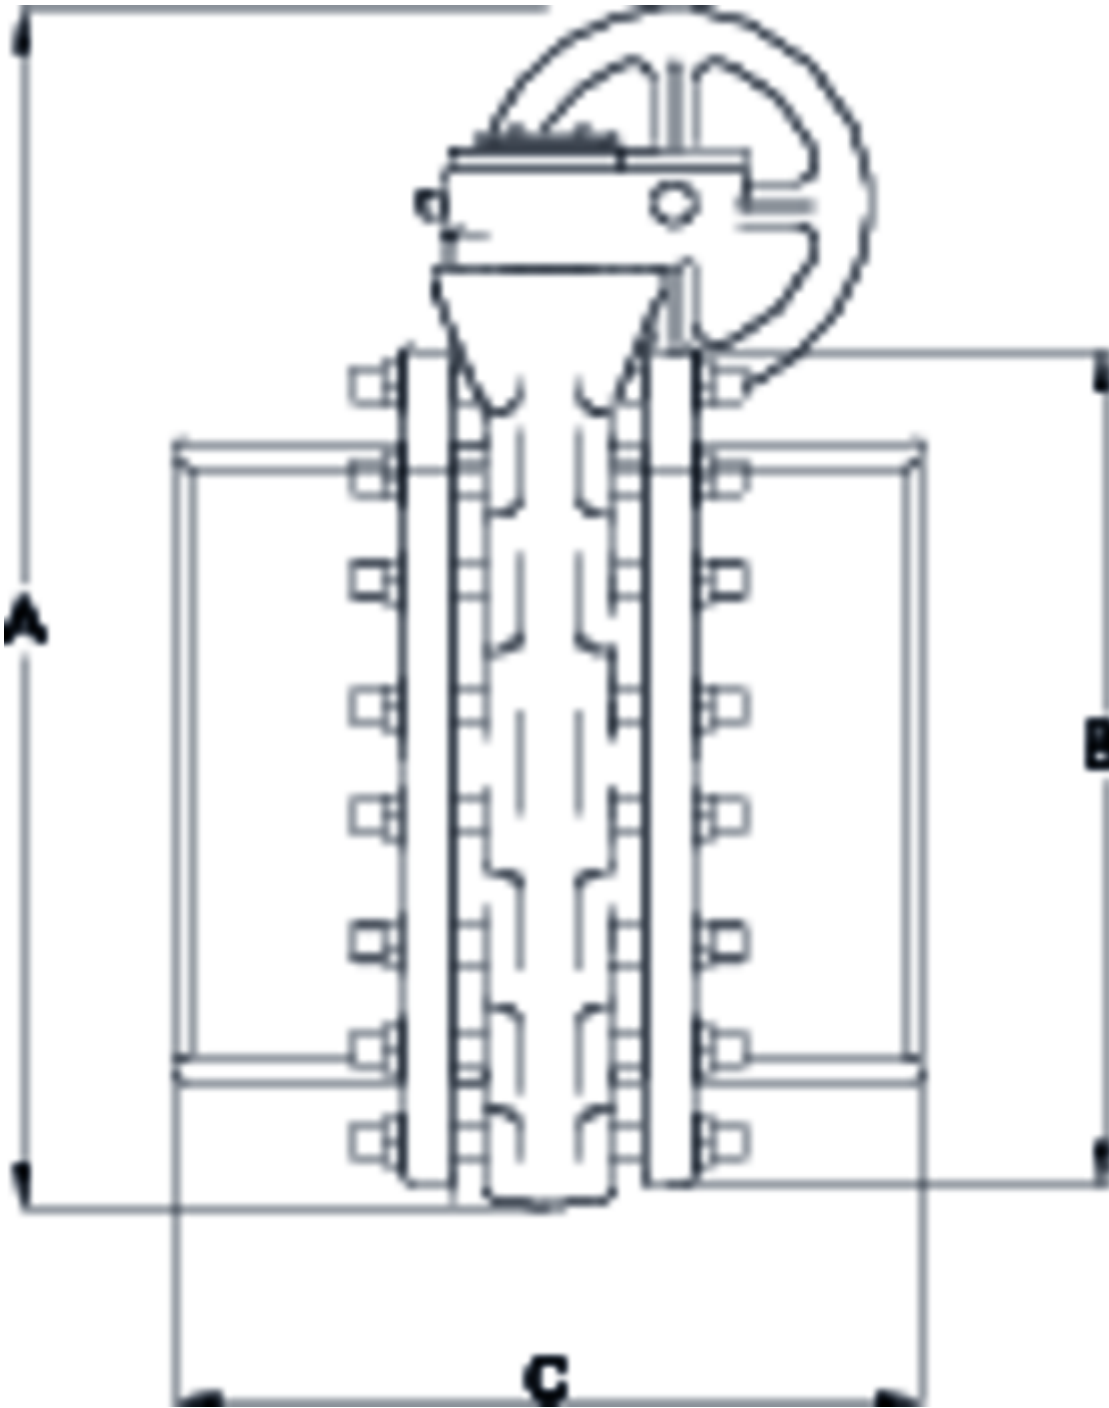

Butterfly valves

Implex butterfly valve flanges with manual reductor Ø355 ITEM 187XL

REFERENCE	DESCRIPTION	Net weight	Volumen (m ³)	Gross weight	Unidades lote
1009652		55,7	0,36961	59,7	1

ITEM 187XL | Implex butterfly valve flanges with manual reductor Ø355

CÓDIGO	Ø	PESO	A	B	C	D	J	PN	MEDIDA
09652	355	55700	765	385	516	164	309	PN6	MÉTRICO

Product Documents

Product Certificates

Company Certificates