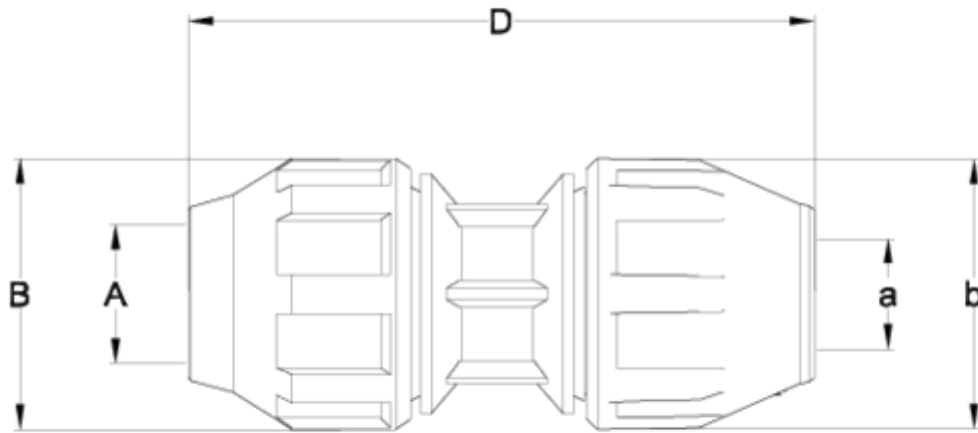

PP compression fittings

Multi-pipe straight coupling

ITEM 973

REFERENCE	DESCRIPTION	Net weight	Volumen (m ³)	Gross weight	Unidades lote
112E503	MULTI-PIPE STRAIGHT COUPLING 25-15-21 GRAY	0,147	0,02022	7,3757	42
112E506	MULTI-PIPE STRAIGHT COUPLING 32-21-27 GRAY	0	0,01553	0	24

ITEM 973 | Multi-pipe straight coupling

Code	Æ PE (A)	Æ MULTI-PIPE (a)	Weigth (g)	B	b	D	PN	MEASUREMENT
12E503	25	15/21	152	55	55	108	16	METRIC
12E506	32	21/27	222	64	64	108	16	METRIC

Product Documents

Product Certificates