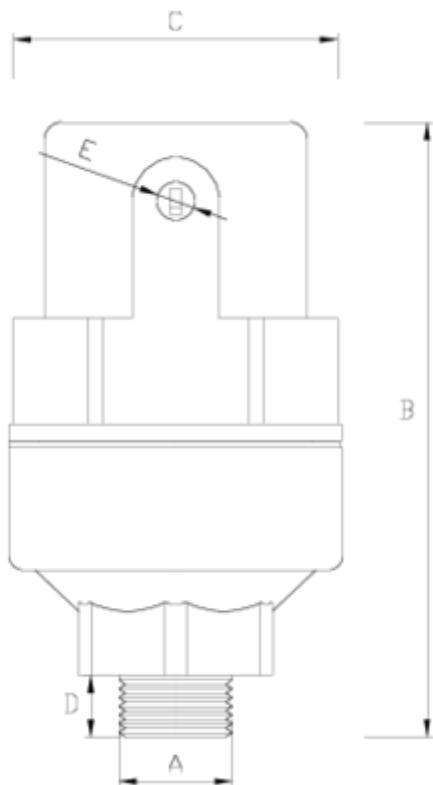

Net air release valve

Brass base kinetic (S1) PPGF ITEM 309

REFERENCE	DESCRIPTION	Net weight	Volumen (m ³)	Gross weight	Unidades lote
1017323	NET® AIR VALVE 1" PP BRASS SIMPLE EFFECT	0,686	0,02244	14,208	20

ITEM 309 | Brass base kinetic (S1) PPGF

Código	f A	Peso (g)	B	C	D	E	Material	PN	TIPO ROSCA
17323	1"	652	142	75	19	1/8"	PPFV	PN16	BSP
17723	1"	665	142	75	19	1/8"	PA	PN25	BSP

Product Documents

Product Certificates