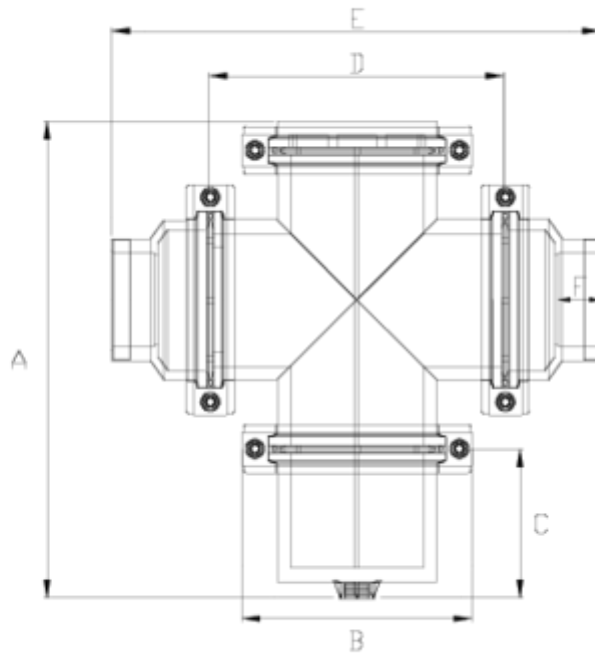

Netvitc System® Filters

Female threaded outlet - Strainer ITEM 523

REFERENCE	DESCRIPTION	Net weight	Volumen (m ³)	Gross weight	Unidades lote
108N627	NETVITC S. FILTER FEMALE THR. 2 1/2"	5,903	0,02244	6,443	2
108N628	NETVITC S. FILTER FEMALE THR. 3"	6,4758	0,02244	13,932	2
108N629	NETVITC S. FILTER FEMALE THR. 4"	5,939	0,02244	6,479	2

ITEM 523 | Female threaded outlet - Strainer

Product Documents

Product Certificates

Company Certificates