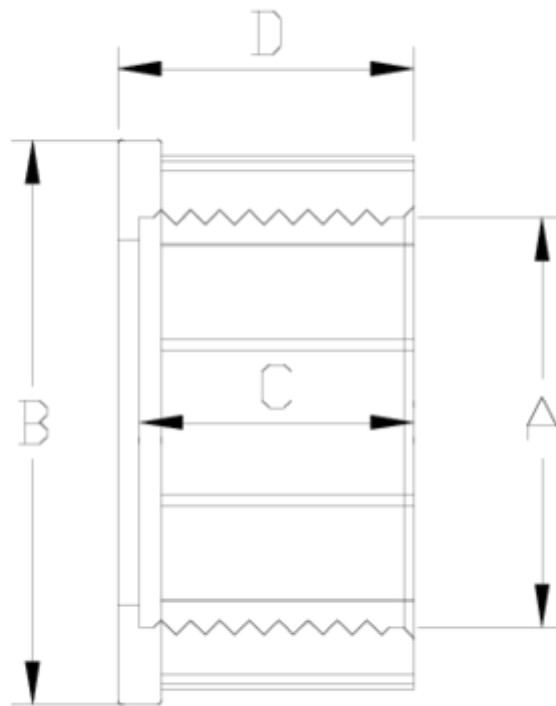

PVC-U pressure fittings

Female thread union coupling

ITEM 404

REFERENCE	DESCRIPTION	Net weight	Volumen (m ³)	Gross weight	Unidades lote
1002912	UNION COUPLING F. THREADED 1"	0,033	0,00472	0,7771	20
1002914	UNION COUPLING F. THREADED 1 1/2"	0,06	0,00473	0,71	10
1002915	UNION COUPLING F. THREADED 2"	0,071	0,00472	0,8271	10
1002931	UNION COUPLING F. THREADED 63-1 1/2"	0,092	0,00473	0,9661	10

ITEM 404 | Female thread union coupling

Codigo	A	Peso (g)	B	C	D	PN	ROSCA
02914	50-1 1/2"	60	63	31	44	PN10	BSP
02931	63-1 1/2"	92	76	38	41	PN10	BSP

Product Documents

Product Certificates

Company Certificates