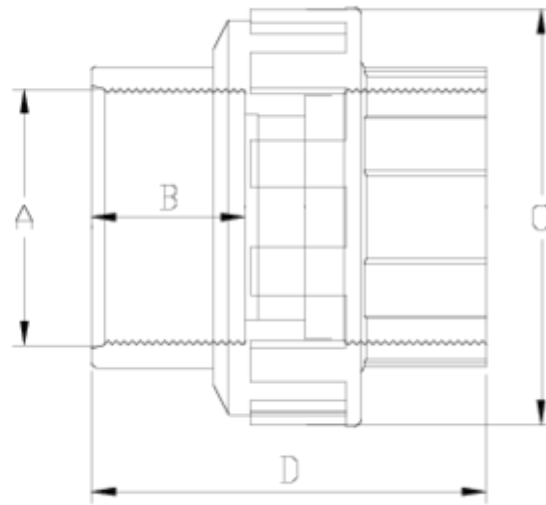

PVC-U pressure fittings

Union female thread

ITEM 921

REFERENCE	DESCRIPTION	Net weight	Volumen (m ³)	Gross weight	Unidades lote
1002338	UNION, FEMALE THREAD 1"	0,09	0,00891	3,6	38
1002340	UNION, FEMALE THREAD 1 1/2"	0,218	0,03129	11,49	50
1002341	UNION, FEMALE THREAD 2"	0,353	0,04460	13,47	36

ITEM 921 | Union female thread

Código	r	Peso (g)	B	C	D	PN	ROSCA
02338	1"	89	22	62	58	PN10	BSP
02340	1 1/2"	251	31	80	84	PN10	BSP
02341	2"	368	38	98	100	PN10	BSP

Product Documents

Product Certificates

Company Certificates