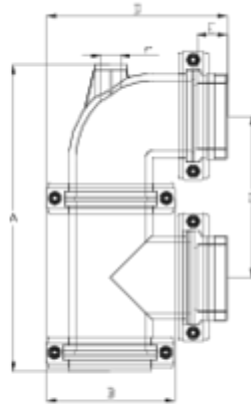

Netvitc System® Filters

Vertical stone strainer female threaded outlet ITEM 932

REFERENCE	DESCRIPTION	Net weight	Volumen (m ³)	Gross weight	Unidades lote
108N921	SNS FILTER VERTICAL STONE FEMALE THREADED/O 3"	3,93	0,06149	8,78	2
108N922	SNS FILTER VERTICAL STONE FEMALE THREADED/O 4"	5,268	0,06149	6,188	1

ITEM 932 | Vertical stone strainer female threaded outlet

CÓDIGO	Ø	PESOS	Brida SNS	A	B	C	D	E	r	PN	MEDIDA
8N921	3"	3978	90	397	164	210	=188+6+70	51	3/4"	PN10	MÉTRICO
8N922	4"	5577	110	456	188	245	=211+6+86	62	1"	PN10	MÉTRICO